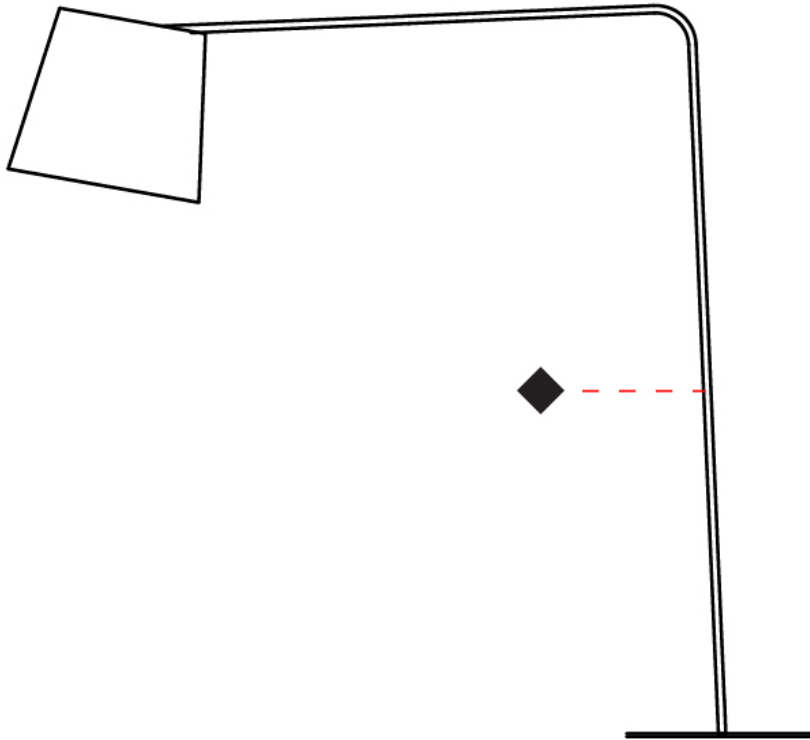

D54010-

PROJECT _____

TYPE _____

SPECIFIER _____

QUANTITY _____

DATE _____